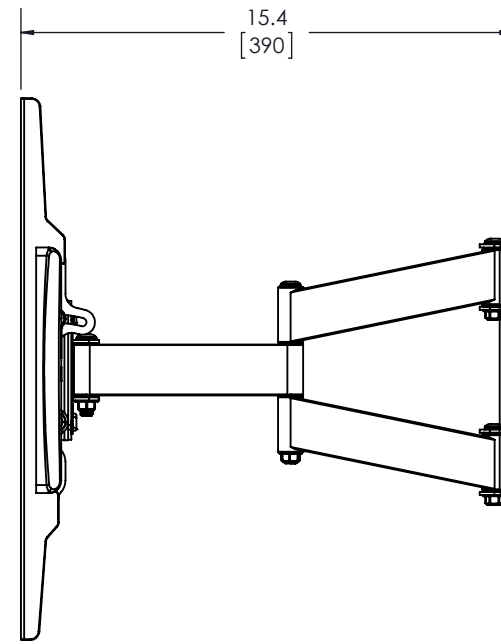

ECHOGEAR

EGLF FULL MOTION TV WALL MOUNT

TOP VIEW - EXTENDED

SIDE VIEW

SIDE VIEW - EXTENDED

SIDE VIEW - RETRACTED

WALL PLATE

TV INTERFACE