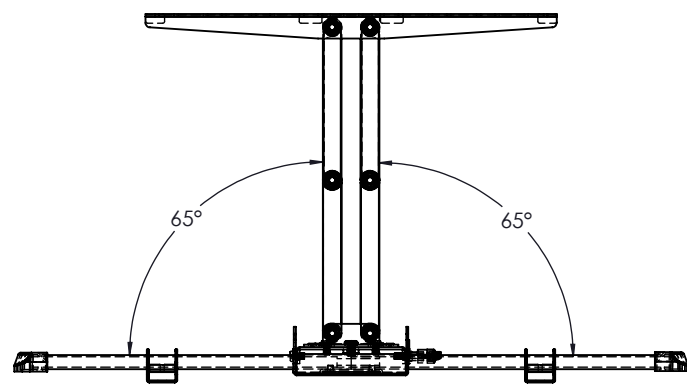

ECHOGEAR

EGLF FULL MOTION TV WALL MOUNT

TOP VIEW - EXTENDED

SIDE VIEW

SIDE VIEW - EXTENDED

SIDE VIEW - RETRACTED

WALL PLATE

TV INTERFACE