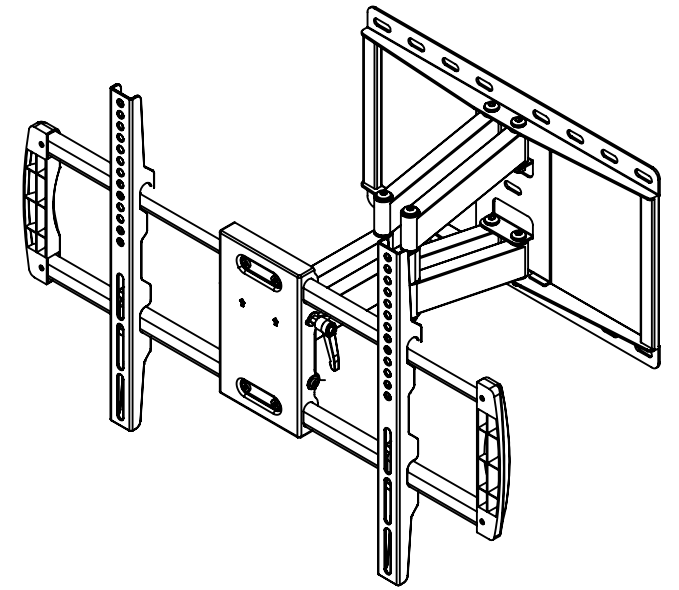

ECHOGEAR

EGLF FULL MOTION TV WALL MOUNT

TOP VIEW - EXTENDED

SIDE VIEW

SIDE VIEW - EXTENDED

SIDE VIEW - RETRACTED

WALL PLATE

TV INTERFACE