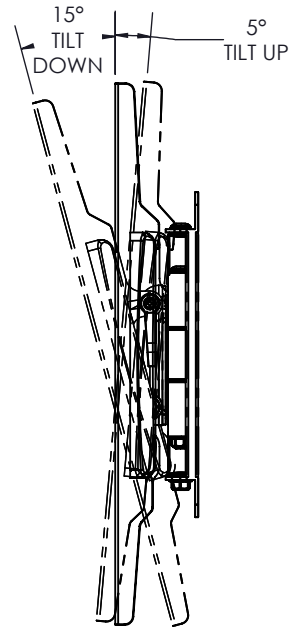

ECHOGEAR

EGLF FULL MOTION TV WALL MOUNT

TOP VIEW - EXTENDED

SIDE VIEW

SIDE VIEW - EXTENDED

SIDE VIEW - RETRACTED

WALL PLATE

TV INTERFACE