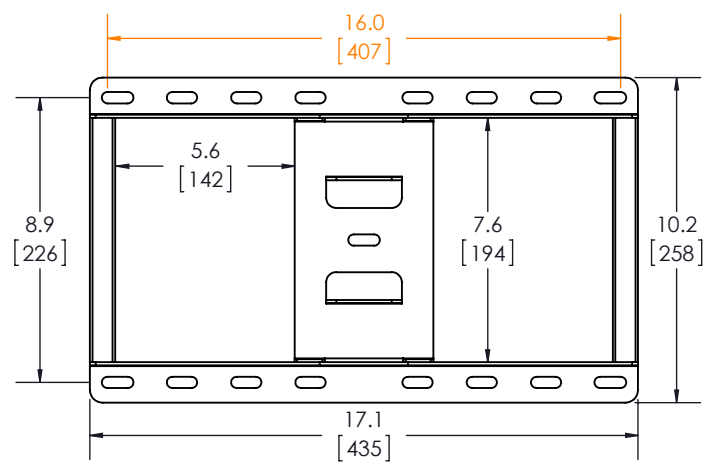

ECHOGEAR

EGLF FULL MOTION TV WALL MOUNT

TOP VIEW - EXTENDED

SIDE VIEW

SIDE VIEW - EXTENDED

SIDE VIEW - RETRACTED

WALL PLATE

TV INTERFACE