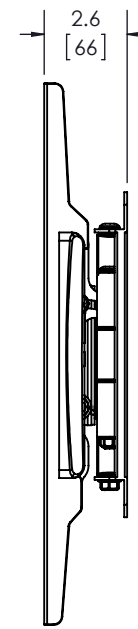

ECHOGEAR

EGLF FULL MOTION TV WALL MOUNT

TOP VIEW - EXTENDED

SIDE VIEW

SIDE VIEW - EXTENDED

SIDE VIEW - RETRACTED

WALL PLATE

TV INTERFACE