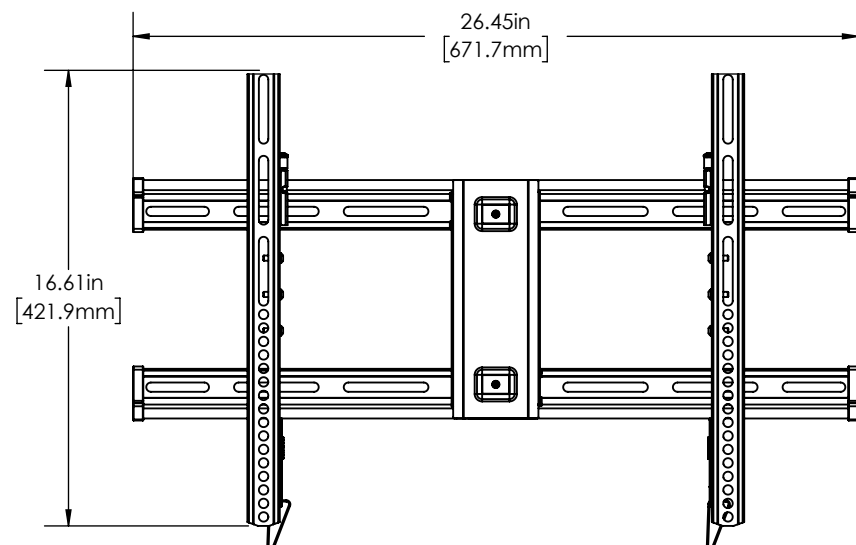

3-D

WALL PLATE

TOP VIEW - TV MOUNTED

3-D

FULLY ASSEMBLED MOUNT

TOP VIEW

SIDE VIEW

LARGE FIXED
6805-002339-XXX