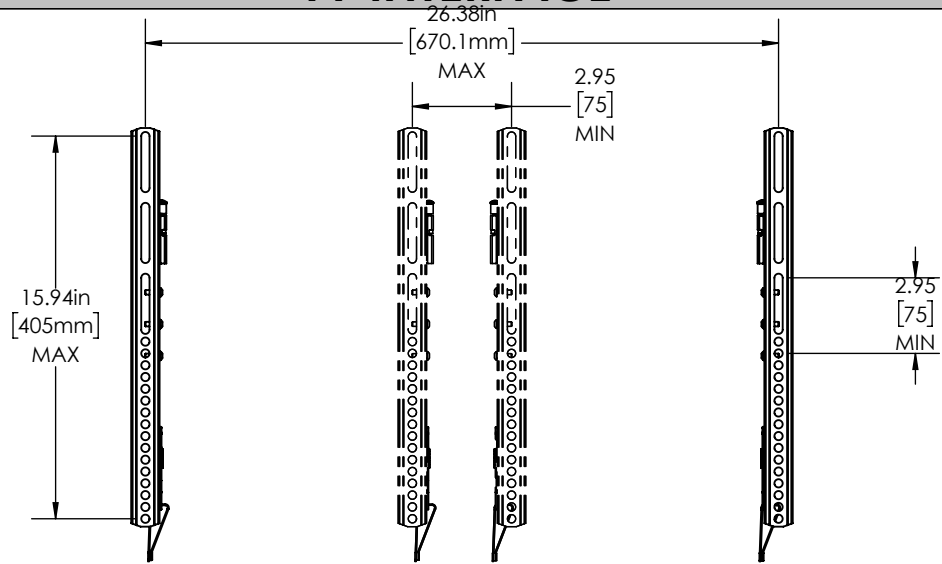

TV INTERFACE

LARGE TILT 6805-002339-XXX

THE INFORMATION AND DESIGNS CONTAINED IN THIS DRAWING ARE CONFIDENTIAL AND THE PROPRIETARY PROPERTY OF MILESTONE AV TECHNOLOGIES NEITHER THIS DESIGN NOR ANY INFORMATION CONTAINED IN THIS DRAWING MAY BE REPRODUCED OR DISCLOSED TO OTHERS WITHOUT THE EXPRESS WRITTEN CONSENT OF MILESTONE AV TECHNOLOGIES. 本图纸所包含的信息和设计均系 Milestone 机密和知识产权，本图纸包含的设计和信在未经 Milestone 允许情况下均不得复制或泄露

3-D

WALL PLATE

TOP VIEW - TV MOUNTED

3-D

FULLY ASSEMBLED MOUNT

TOP VIEW

SIDE VIEW

LARGE FIXED
6805-002339-XXX