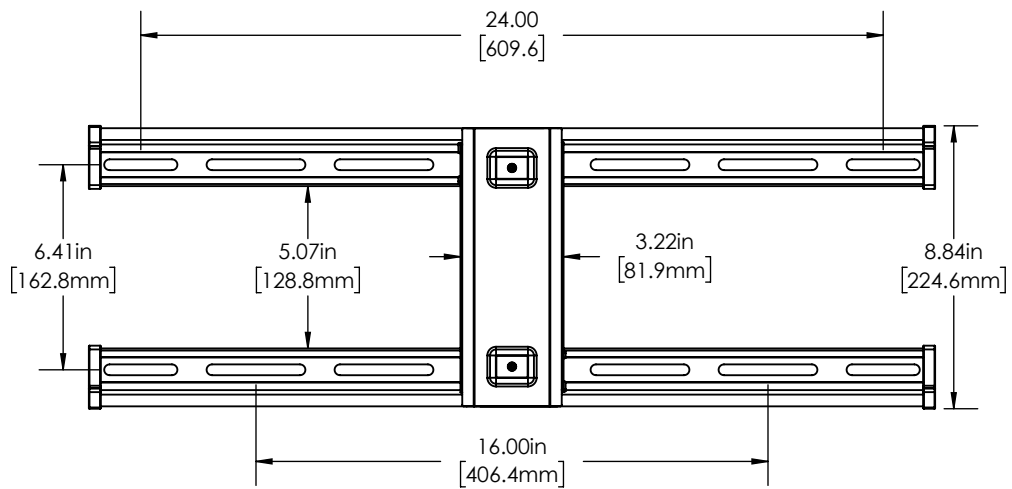

TV INTERFACE

LARGE TILT 6805-002339-XXX

THE INFORMATION AND DESIGNS CONTAINED IN THIS DRAWING ARE CONFIDENTIAL AND THE PROPRIETARY PROPERTY OF MILESTONE AV TECHNOLOGIES NEITHER THIS DESIGN NOR ANY INFORMATION CONTAINED IN THIS DRAWING MAY BE REPRODUCED OR DISCLOSED TO OTHERS WITHOUT THE EXPRESS WRITTEN CONSENT OF MILESTONE AV TECHNOLOGIES. 本图纸所包含的信息和设计均系 Milestone 机密和知识产权，本图纸包含的设计和信在未经 Milestone 允许情况下均不得复制或泄露

3-D

WALL PLATE

TOP VIEW - TV MOUNTED

3-D

FULLY ASSEMBLED MOUNT

TOP VIEW

SIDE VIEW

LARGE FIXED
6805-002339-XXX