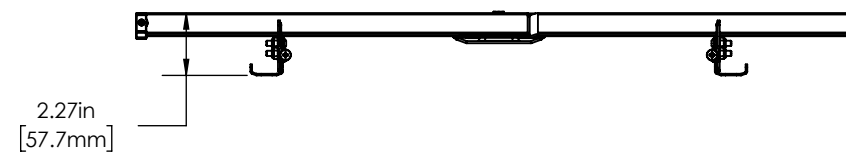

3-D

WALL PLATE

TOP VIEW - TV MOUNTED

3-D

FULLY ASSEMBLED MOUNT

TOP VIEW

SIDE VIEW

LARGE FIXED
6805-002339-XXX