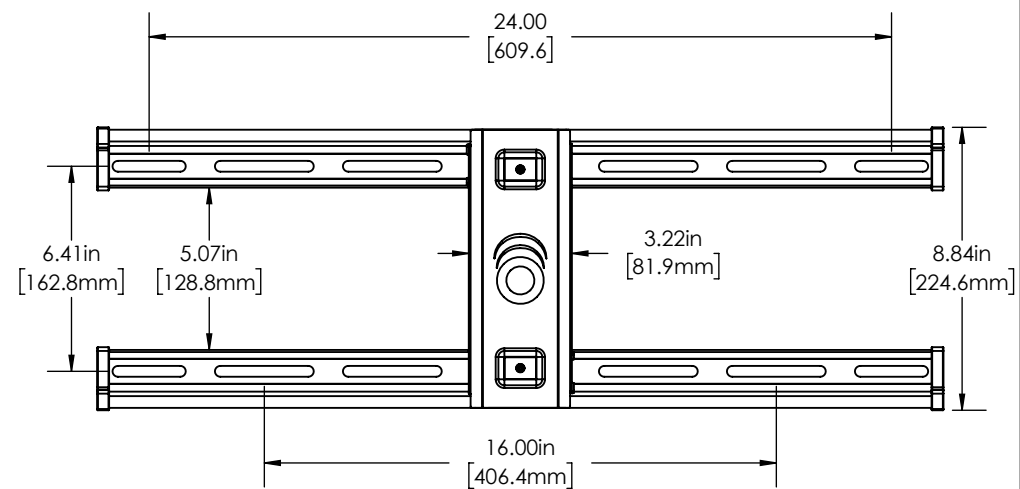

TV INTERFACE

LARGE TILT 6805-002338-XXX

THE INFORMATION AND DESIGNS CONTAINED IN THIS DRAWING ARE CONFIDENTIAL AND THE PROPRIETARY PROPERTY OF MILESTONE AV TECHNOLOGIES NEITHER THIS DESIGN NOR ANY INFORMATION CONTAINED IN THIS DRAWING MAY BE REPRODUCED OR DISCLOSED TO OTHERS WITHOUT THE EXPRESS WRITTEN CONSENT OF MILESTONE AV TECHNOLOGIES. 本图纸所包含的信息和设计均系 Milestone 机密和知识产权，本图纸包含的设计和信
息在未经 Milestone 允许情况下均不得复制或泄露

3-D

WALL PLATE

TOP VIEW - TV MOUNTED

3-D

FULLY ASSEMBLED MOUNT

TOP VIEW

SIDE VIEW

LARGE TILT 6805-002338-XXX