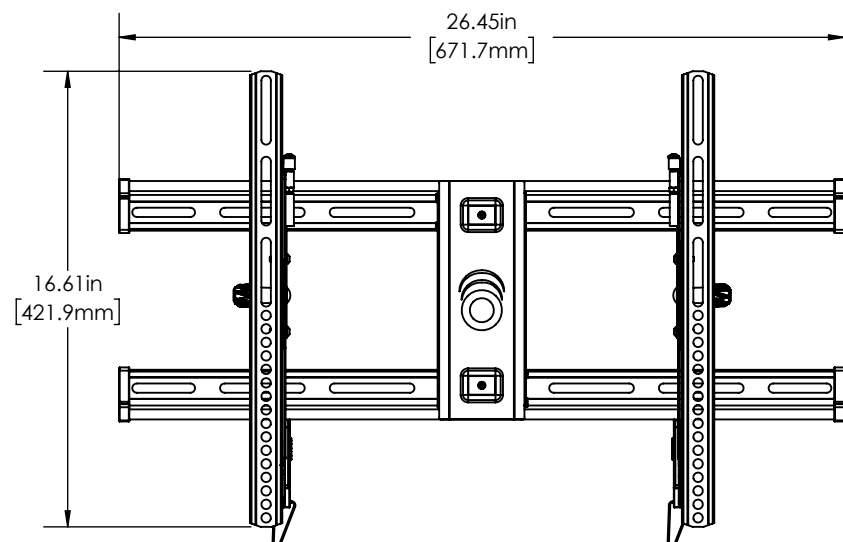

3-D

WALL PLATE

TOP VIEW - TV MOUNTED

3-D

FULLY ASSEMBLED MOUNT

TOP VIEW

SIDE VIEW

LARGE TILT 6805-002338-XXX