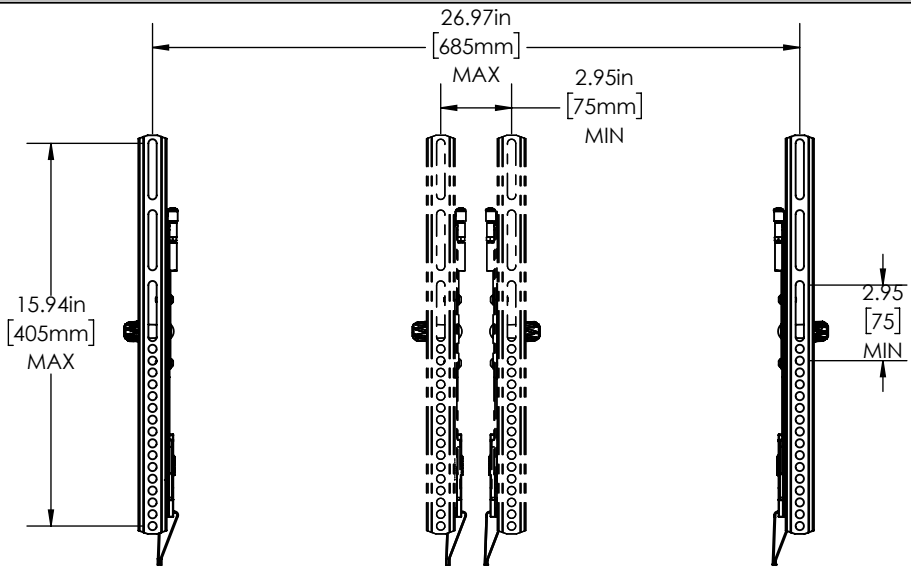

TV INTERFACE

LARGE TILT 6805-002338-XXX

THE INFORMATION AND DESIGNS CONTAINED IN THIS DRAWING ARE CONFIDENTIAL AND THE PROPRIETARY PROPERTY OF MILESTONE AV TECHNOLOGIES NEITHER THIS DESIGN NOR ANY INFORMATION CONTAINED IN THIS DRAWING MAY BE REPRODUCED OR DISCLOSED TO OTHERS WITHOUT THE EXPRESS WRITTEN CONSENT OF MILESTONE AV TECHNOLOGIES. 本图纸所包含的信息和设计均系 Milestone 机密和知识产权，本图纸包含的设计和信
息在未经 Milestone 允许情况下均不得复制或泄露

3-D

WALL PLATE

TOP VIEW - TV MOUNTED

3-D

FULLY ASSEMBLED MOUNT

TOP VIEW

SIDE VIEW

LARGE TILT 6805-002338-XXX