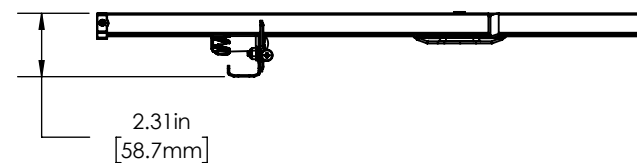

3-D

WALL PLATE

TOP VIEW - TV MOUNTED

3-D

FULLY ASSEMBLED MOUNT

TOP VIEW

SIDE VIEW

LARGE TILT 6805-002338-XXX