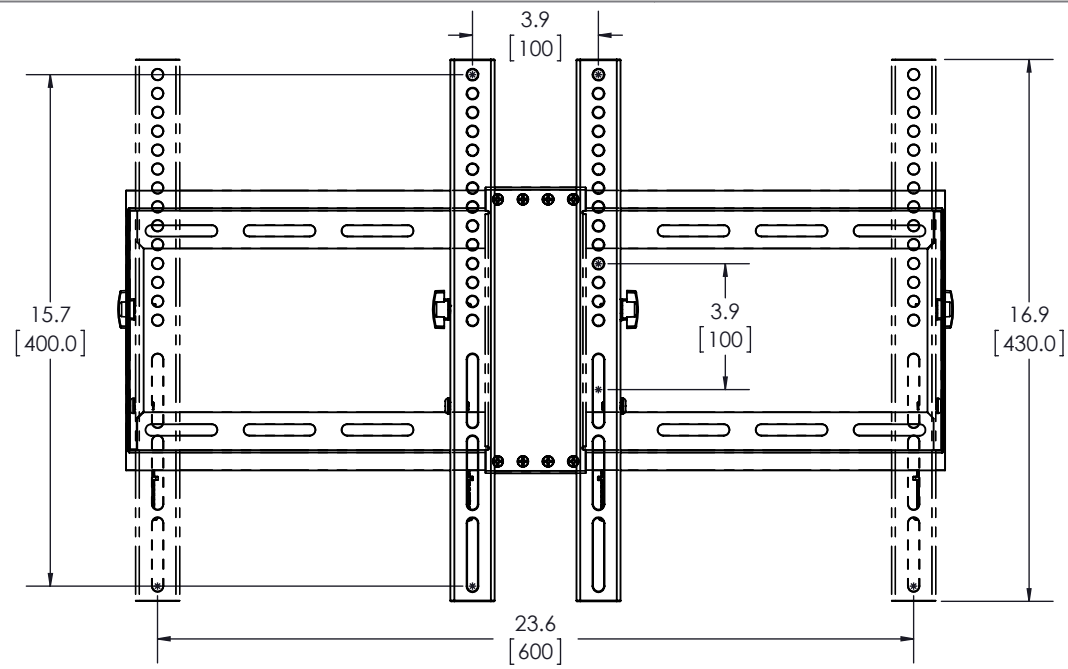

ECHOGEAR

EGLT TILTING TV WALL MOUNT

TV INTERFACE

SIDE VIEW

SIDE VIEW

WALL PLATE