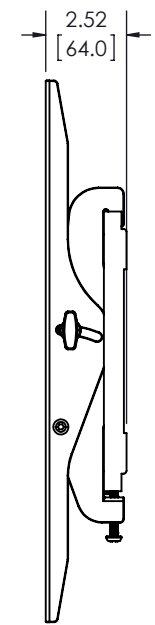

ECHOGEAR

EGLT TILTING TV WALL MOUNT

TV INTERFACE

SIDE VIEW

SIDE VIEW

WALL PLATE