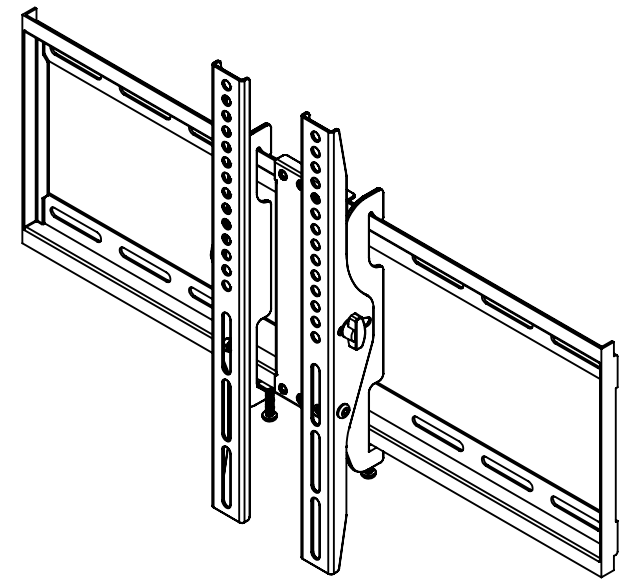

ECHOGEAR

EGLT TILTING TV WALL MOUNT

TV INTERFACE

SIDE VIEW

SIDE VIEW

WALL PLATE