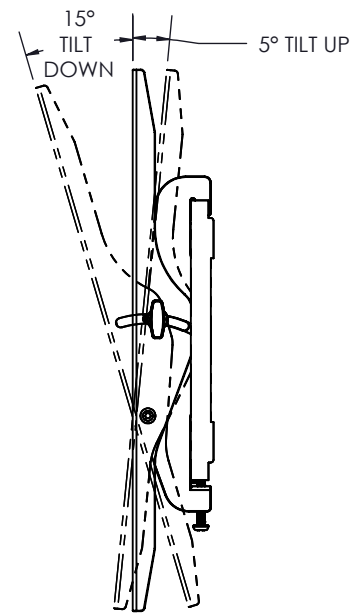

ECHOGEAR

EGLT TILTING TV WALL MOUNT

TV INTERFACE

SIDE VIEW

SIDE VIEW

WALL PLATE