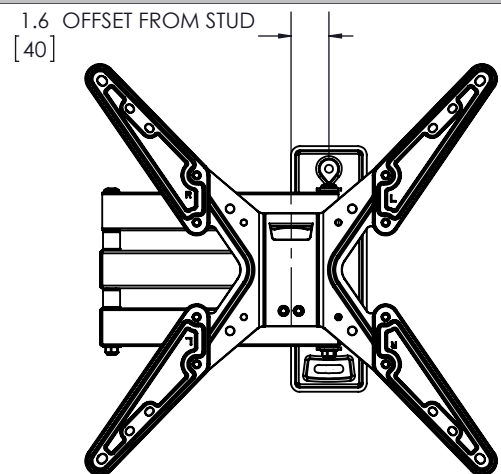

ECHOGEAR

EGMF MEDIUM FULL MOTION MOUNT

TOP VIEW - EXTENDED

SIDE VIEW

SIDE VIEW - EXTENDED

SIDE VIEW - RETRACTED

FRONT VIEW - RETRACTED

WALL PLATE

TV INTERFACE