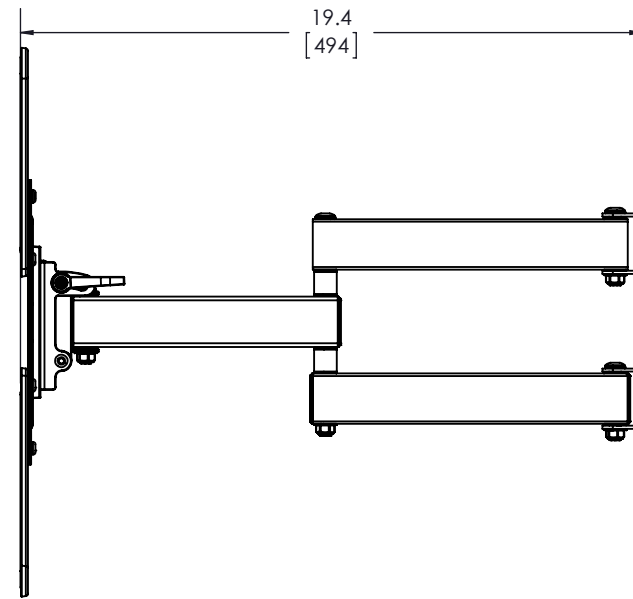

ECHOGEAR

EGMF MEDIUM FULL MOTION MOUNT

TOP VIEW - EXTENDED

SIDE VIEW

SIDE VIEW - EXTENDED

SIDE VIEW - RETRACTED

FRONT VIEW - RETRACTED

WALL PLATE

TV INTERFACE