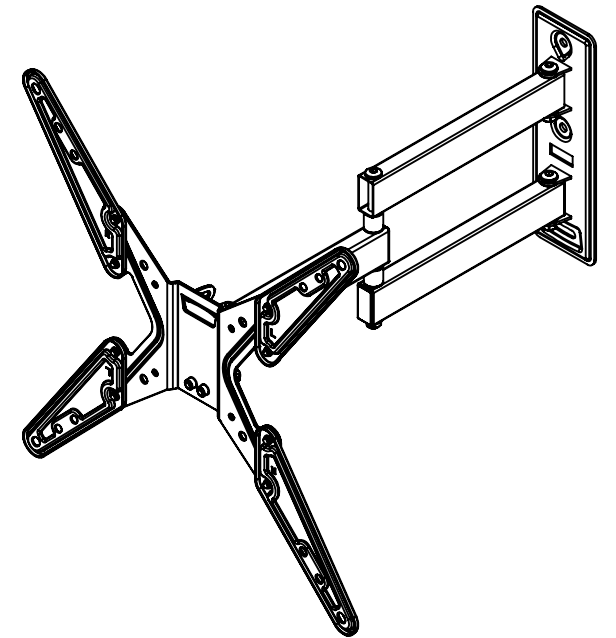

ECHOGEAR

EGMF MEDIUM FULL MOTION MOUNT

TOP VIEW - EXTENDED

SIDE VIEW

SIDE VIEW - EXTENDED

SIDE VIEW - RETRACTED

FRONT VIEW - RETRACTED

WALL PLATE

TV INTERFACE