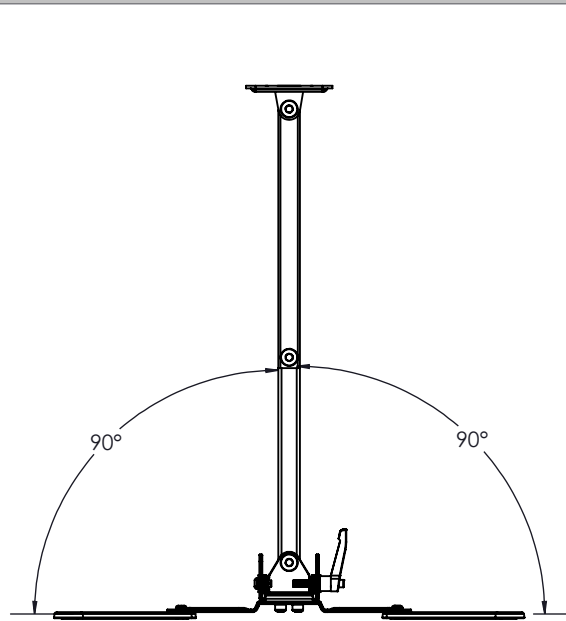

ECHOGEAR

EGMF MEDIUM FULL MOTION MOUNT

TOP VIEW - EXTENDED

SIDE VIEW

SIDE VIEW - EXTENDED

SIDE VIEW - RETRACTED

FRONT VIEW - RETRACTED

WALL PLATE

TV INTERFACE