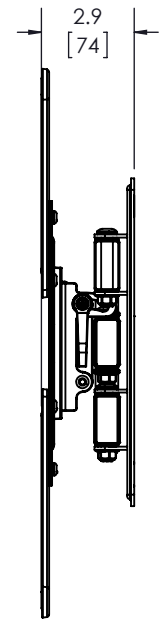

ECHOGEAR

EGMF MEDIUM FULL MOTION MOUNT

TOP VIEW - EXTENDED

SIDE VIEW

SIDE VIEW - EXTENDED

SIDE VIEW - RETRACTED

FRONT VIEW - RETRACTED

WALL PLATE

TV INTERFACE