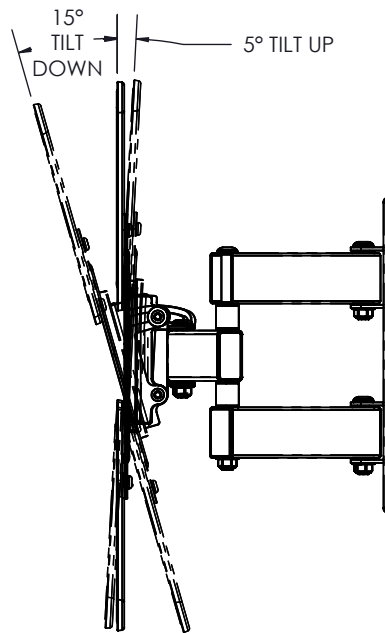

ECHOGEAR

EGMF MEDIUM FULL MOTION MOUNT

TOP VIEW - EXTENDED

SIDE VIEW

SIDE VIEW - EXTENDED

SIDE VIEW - RETRACTED

FRONT VIEW - RETRACTED

WALL PLATE

TV INTERFACE