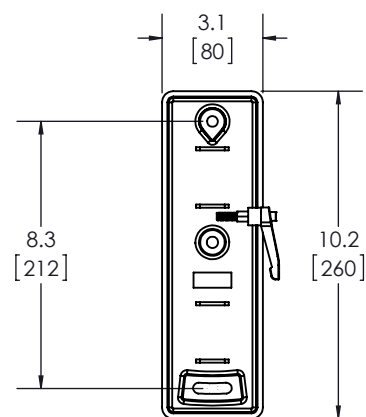

ECHOGEAR

EGMF MEDIUM FULL MOTION MOUNT

TOP VIEW - EXTENDED

SIDE VIEW

SIDE VIEW - EXTENDED

SIDE VIEW - RETRACTED

FRONT VIEW - RETRACTED

WALL PLATE

TV INTERFACE