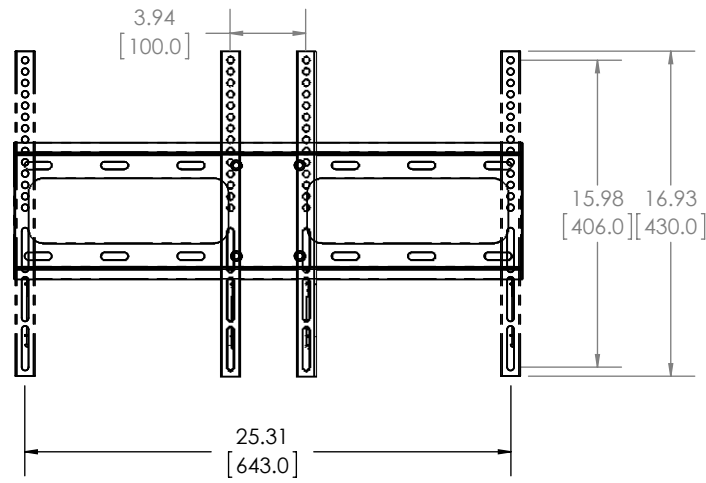

TV INTERFACE

TV STAND 6805-002232-XXX

THE INFORMATION AND DESIGNS CONTAINED IN THIS DRAWING ARE CONFIDENTIAL AND THE PROPRIETARY PROPERTY OF MILESTONE AV TECHNOLOGIES NEITHER THIS DESIGN NOR ANY INFORMATION CONTAINED IN THIS DRAWING MAY BE REPRODUCED OR DISCLOSED TO OTHERS WITHOUT THE EXPRESS WRITTEN CONSENT OF MILESTONE AV TECHNOLOGIES. 本图纸所包含的信息和设计均系Milestone机密和知识产权，本图纸包含的设计和信在未经Milestone允许情况下均不得复制或泄露

3-D

MAX DIMENSIONS

TOP VIEW - EXTENDED

SIDE VIEW - EXTENDED

FULLY ASSEMBLED MOUNT

TOP VIEW - RETRACTED

SIDE VIEW - RETRACTED