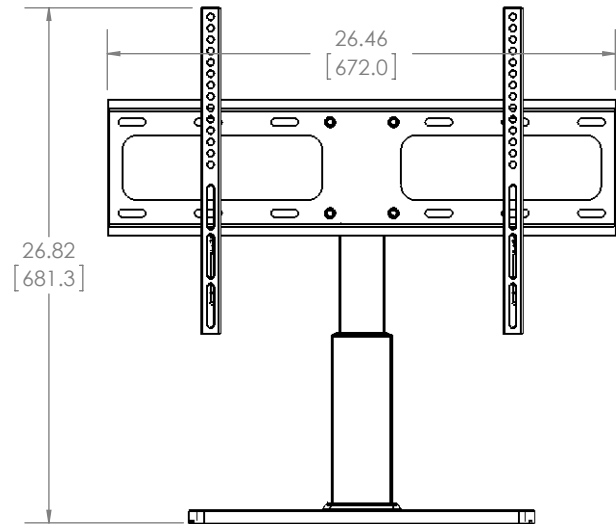

TV INTERFACE

TV STAND 6805-002232-XXX

THE INFORMATION AND DESIGNS CONTAINED IN THIS DRAWING ARE CONFIDENTIAL AND THE PROPRIETARY PROPERTY OF MILESTONE AV TECHNOLOGIES NEITHER THIS DESIGN NOR ANY INFORMATION CONTAINED IN THIS DRAWING MAY BE REPRODUCED OR DISCLOSED TO OTHERS WITHOUT THE EXPRESS WRITTEN CONSENT OF MILESTONE AV TECHNOLOGIES. 本图纸所包含的信息和设计均系Milestone机密和知识产权，本图纸包含的设计和信在未经Milestone允许情况下均不得复制或泄露

3-D

MAX DIMENSIONS

TOP VIEW - EXTENDED

SIDE VIEW - EXTENDED

FULLY ASSEMBLED MOUNT

TOP VIEW - RETRACTED

SIDE VIEW - RETRACTED