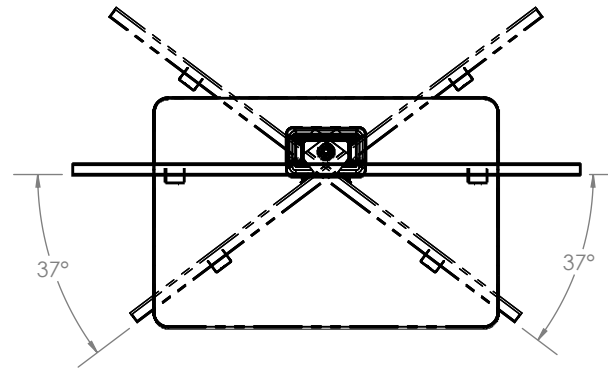

TV INTERFACE

TV STAND 6805-002232-XXX

THE INFORMATION AND DESIGNS CONTAINED IN THIS DRAWING ARE CONFIDENTIAL AND THE PROPRIETARY PROPERTY OF MILESTONE AV TECHNOLOGIES NEITHER THIS DESIGN NOR ANY INFORMATION CONTAINED IN THIS DRAWING MAY BE REPRODUCED OR DISCLOSED TO OTHERS WITHOUT THE EXPRESS WRITTEN CONSENT OF MILESTONE AV TECHNOLOGIES. 本图纸所包含的信息和设计均系Milestone机密和知识产权，本图纸包含的设计和信在未经Milestone允许情况下均不得复制或泄露

3-D

MAX DIMENSIONS

TOP VIEW - EXTENDED

SIDE VIEW - EXTENDED

FULLY ASSEMBLED MOUNT

TOP VIEW - RETRACTED

SIDE VIEW - RETRACTED