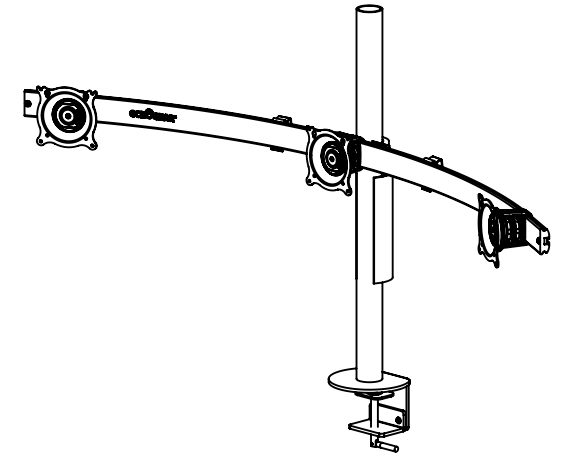

TV INTERFACE

3 Monitor, Pole, Clamp 6805-002297-XXX

THE INFORMATION AND DESIGNS CONTAINED IN THIS DRAWING ARE CONFIDENTIAL AND THE PROPRIETARY PROPERTY OF MILESTONE AV TECHNOLOGIES NEITHER THIS DESIGN NOR ANY INFORMATION CONTAINED IN THIS DRAWING MAY BE REPRODUCED OR DISCLOSED TO OTHERS WITHOUT THE EXPRESS WRITTEN CONSENT OF MILESTONE AV TECHNOLOGIES. 本图纸所包含的信息和设计均系 Milestone 机密和知识产权，本图纸包含的设计和信 息在未经 Milestone 允许情况下均不得复制或泄露

3-D

BASE

TOP VIEW - EXTENDED

SIDE VIEW - EXTENDED

FULLY ASSEMBLED MOUNT

SIDE VIEW - RETRACTED