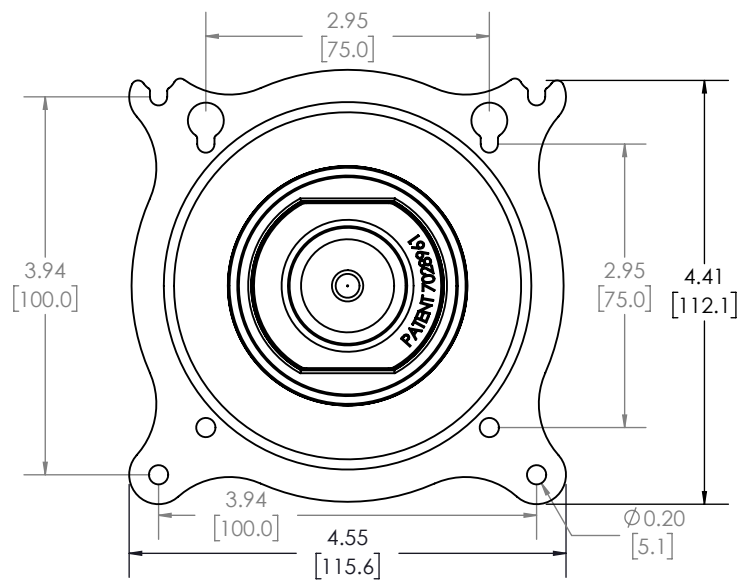

## TV INTERFACE

## 3 Monitor, Pole, Clamp 6805-002297-XXX

THE INFORMATION AND DESIGNS CONTAINED IN THIS DRAWING ARE CONFIDENTIAL AND THE PROPRIETARY PROPERTY OF MILESTONE AV TECHNOLOGIES NEITHER THIS DESIGN NOR ANY INFORMATION CONTAINED IN THIS DRAWING MAY BE REPRODUCED OR DISCLOSED TO OTHERS WITHOUT THE EXPRESS WRITTEN CONSENT OF MILESTONE AV TECHNOLOGIES. 本图纸所包含的信息和设计均系 Milestone 机密和知识产权，本图纸包含的设计和信 息在未经 Milestone 允许情况下均不得复制或泄露

## 3-D