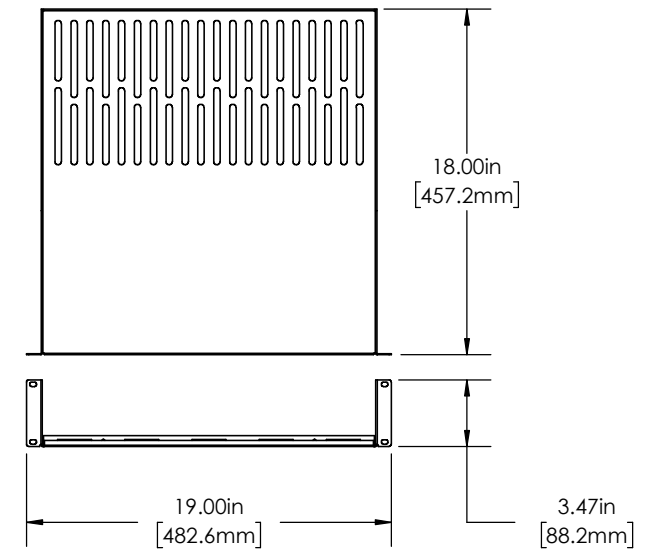

1U SHELF

15U OPEN FRAME RACK 6805-002358-XXX

THE INFORMATION AND DESIGNS CONTAINED IN THIS DRAWING ARE CONFIDENTIAL AND THE PROPRIETARY PROPERTY OF MILESTONE AV TECHNOLOGIES NEITHER THIS DESIGN NOR ANY INFORMATION CONTAINED IN THIS DRAWING MAY BE REPRODUCED OR DISCLOSED TO OTHERS WITHOUT THE EXPRESS WRITTEN CONSENT OF MILESTONE AV TECHNOLOGIES. 本图纸所包含的信息和设计均系 Milestone 机密和知识产权, 本图纸包含的设计和信
 息在未经 Milestone 允许情况下均不得复制或泄露

2U SHELF

REAR VIEW

FRONT & SIDE VIEW

3-D VIEWS

15U OPEN FRAME RACK 6805-002358-XXX