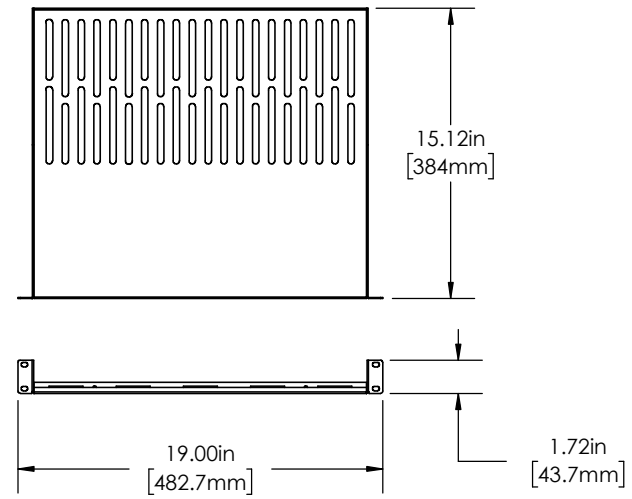

1U SHELF

15U OPEN FRAME RACK 6805-002358-XXX

THE INFORMATION AND DESIGNS CONTAINED IN THIS DRAWING ARE CONFIDENTIAL AND THE PROPRIETARY PROPERTY OF MILESTONE AV TECHNOLOGIES NEITHER THIS DESIGN NOR ANY INFORMATION CONTAINED IN THIS DRAWING MAY BE REPRODUCED OR DISCLOSED TO OTHERS WITHOUT THE EXPRESS WRITTEN CONSENT OF MILESTONE AV TECHNOLOGIES. 本图纸所包含的信息和设计均系 Milestone 机密和知识产权, 本图纸包含的设计和信
息在未经 Milestone 允许情况下均不得复制或泄露

2U SHELF

REAR VIEW

FRONT & SIDE VIEW

3-D VIEWS