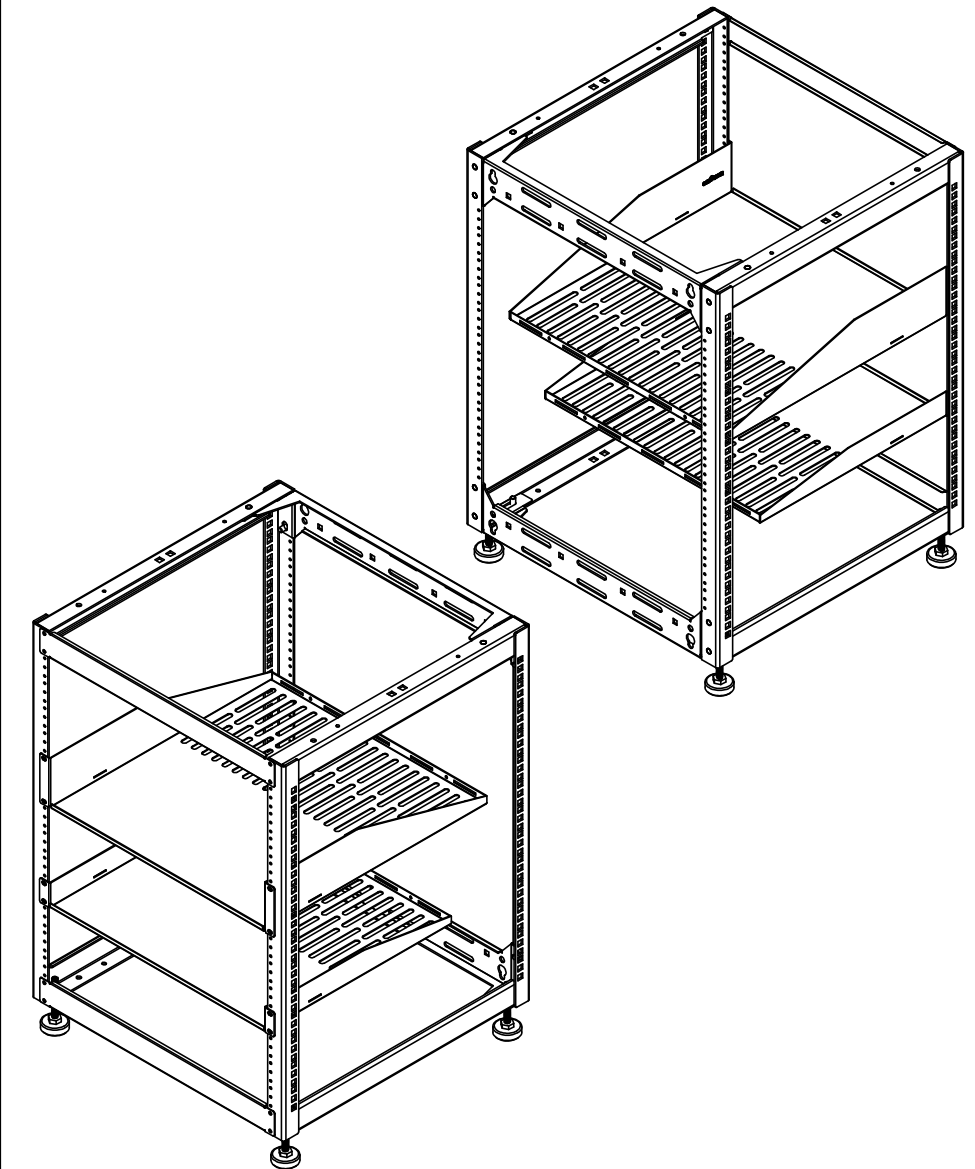

2U SHELF

REAR VIEW

FRONT & SIDE VIEW

3-D VIEWS

15U OPEN FRAME RACK 6805-002358-XXX