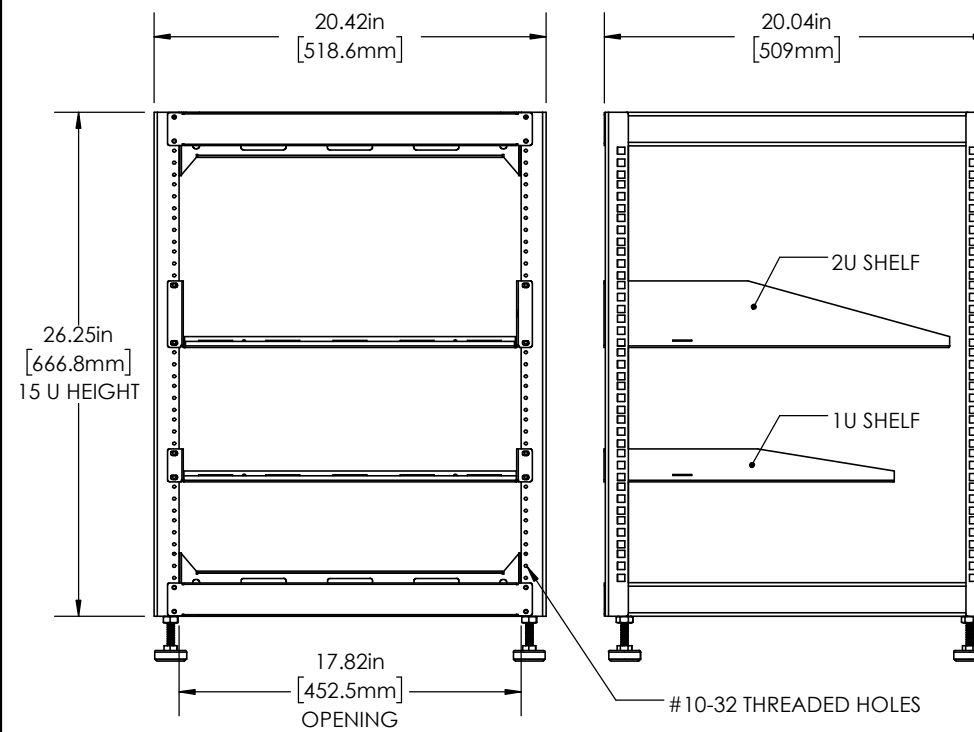

1U SHELF

15U OPEN FRAME RACK 6805-002358-XXX

THE INFORMATION AND DESIGNS CONTAINED IN THIS DRAWING ARE CONFIDENTIAL AND THE PROPRIETARY PROPERTY OF MILESTONE AV TECHNOLOGIES NEITHER THIS DESIGN NOR ANY INFORMATION CONTAINED IN THIS DRAWING MAY BE REPRODUCED OR DISCLOSED TO OTHERS WITHOUT THE EXPRESS WRITTEN CONSENT OF MILESTONE AV TECHNOLOGIES. 本图纸所包含的信息和设计均系 Milestone 机密和知识产权, 本图纸包含的设计和信
 息在未经 Milestone 允许情况下均不得复制或泄露

2U SHELF

REAR VIEW

FRONT & SIDE VIEW

3-D VIEWS

15U OPEN FRAME RACK 6805-002358-XXX