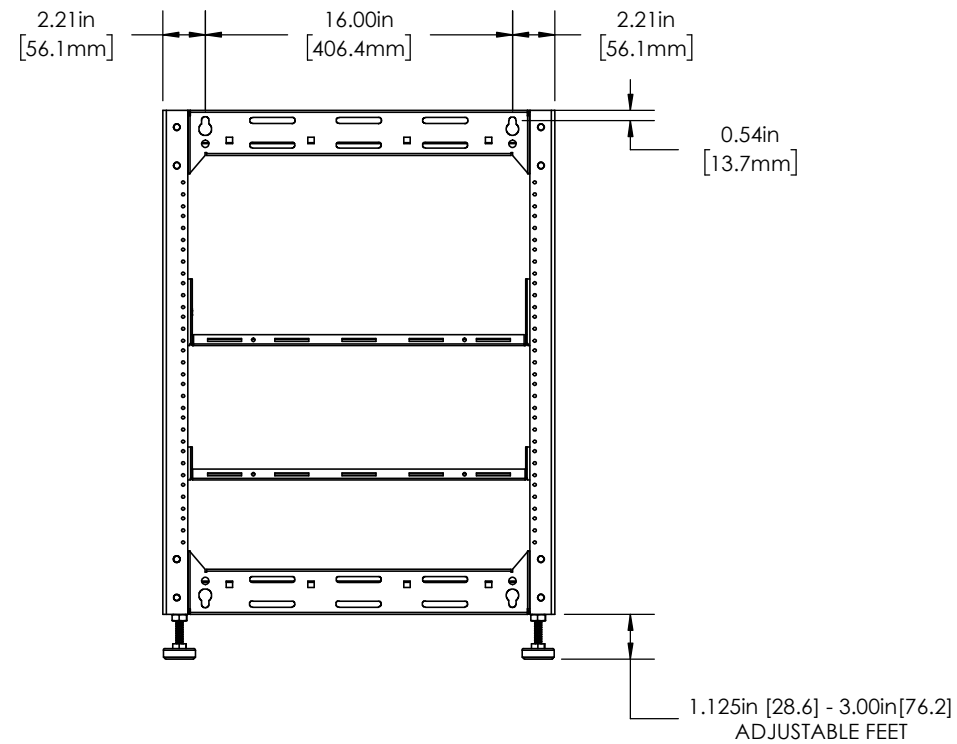

1U SHELF

15U OPEN FRAME RACK 6805-002358-XXX

THE INFORMATION AND DESIGNS CONTAINED IN THIS DRAWING ARE CONFIDENTIAL AND THE PROPRIETARY PROPERTY OF MILESTONE AV TECHNOLOGIES NEITHER THIS DESIGN NOR ANY INFORMATION CONTAINED IN THIS DRAWING MAY BE REPRODUCED OR DISCLOSED TO OTHERS WITHOUT THE EXPRESS WRITTEN CONSENT OF MILESTONE AV TECHNOLOGIES. 本图纸所包含的信息和设计均系 Milestone 机密和知识产权, 本图纸包含的设计和信
 息在未经 Milestone 允许情况下均不得复制或泄露

2U SHELF

REAR VIEW

FRONT & SIDE VIEW

3-D VIEWS

15U OPEN FRAME RACK 6805-002358-XXX