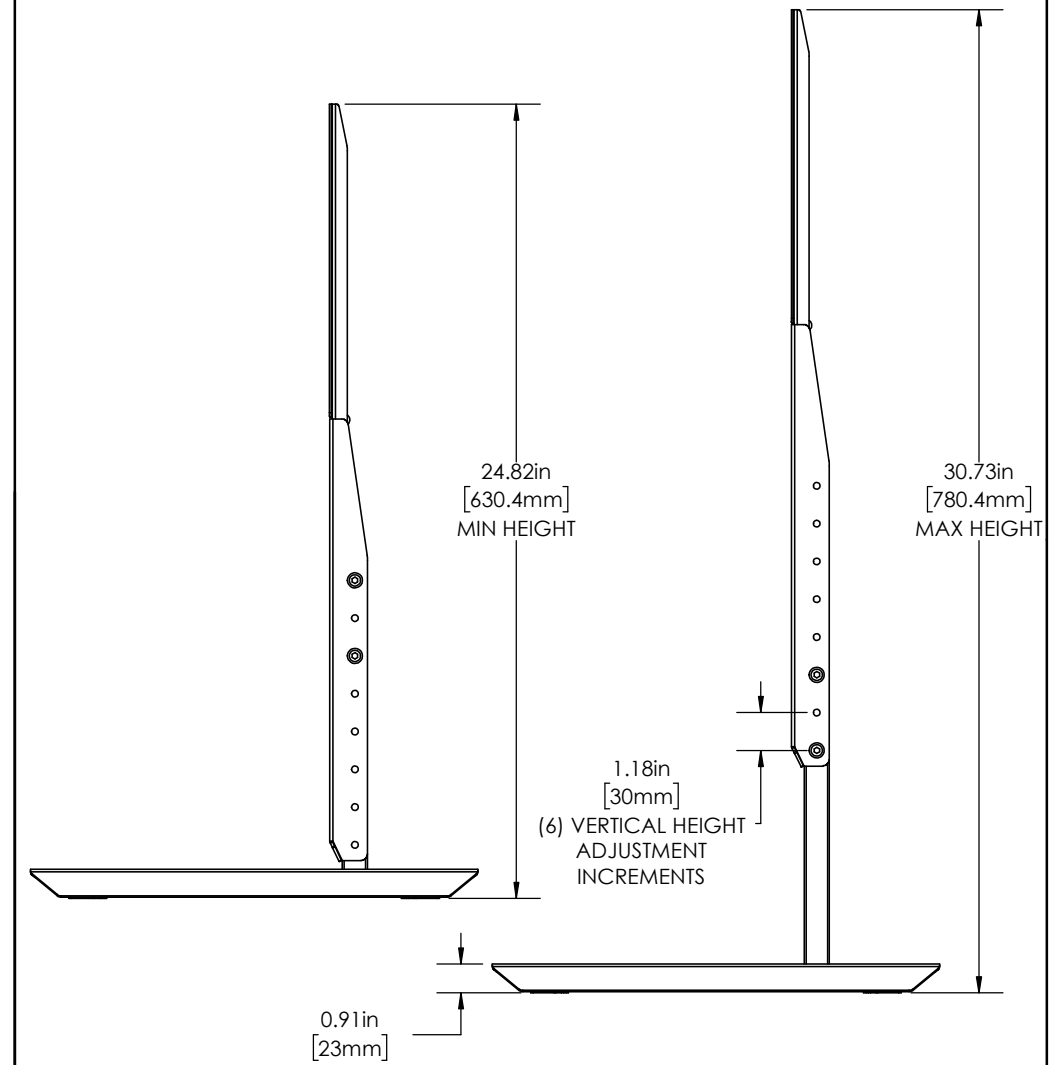

TV INTERFACE

BASIC STAND FEET 6805-002349-XXX

THE INFORMATION AND DESIGNS CONTAINED IN THIS DRAWING ARE CONFIDENTIAL AND THE PROPRIETARY PROPERTY OF MILESTONE AV TECHNOLOGIES NEITHER THIS DESIGN NOR ANY INFORMATION CONTAINED IN THIS DRAWING MAY BE REPRODUCED OR DISCLOSED TO OTHERS WITHOUT THE EXPRESS WRITTEN CONSENT OF MILESTONE AV TECHNOLOGIES. 本图纸所包含的信息和设计均系 Milestone 机密和知识产权, 本图纸包含的设计和信息在未经 Milestone 允许情况下均不得复制或泄露

3-D

SIDE VIEW

TOP VIEW

BASIC STAND FEET 6805-002349-XXX