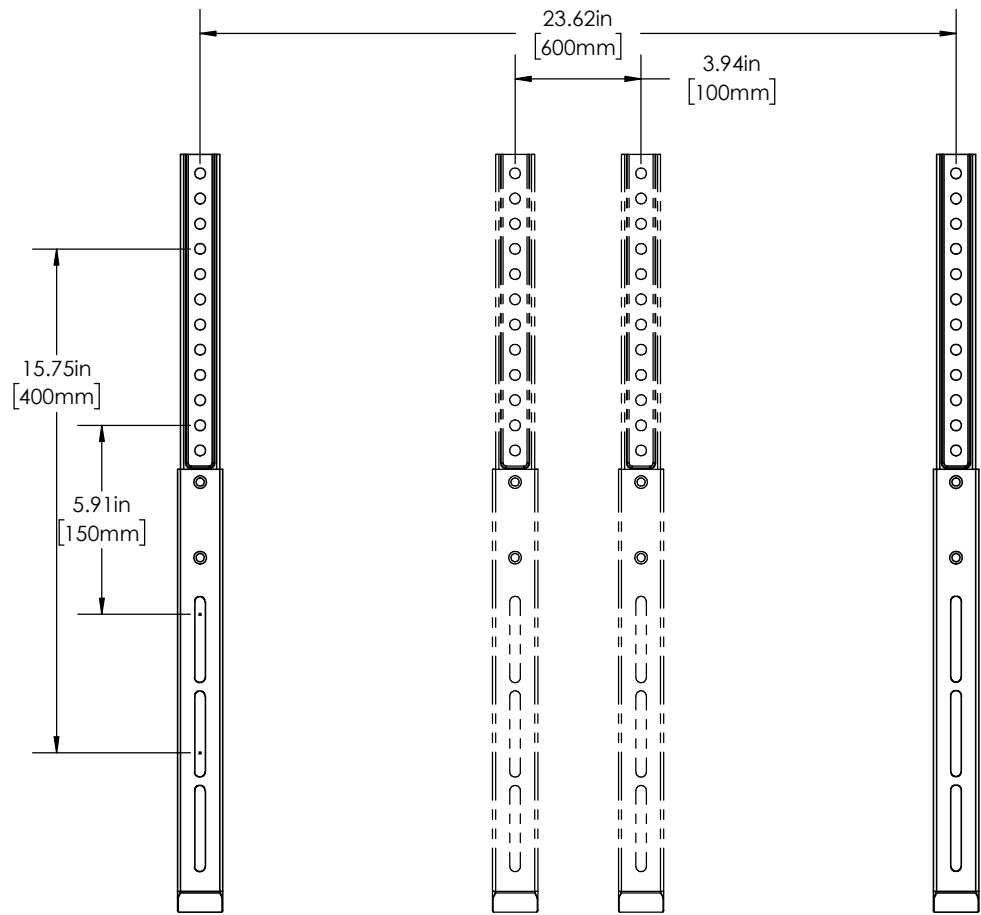

TV INTERFACE

BASIC STAND FEET 6805-002349-XXX

THE INFORMATION AND DESIGNS CONTAINED IN THIS DRAWING ARE CONFIDENTIAL AND THE PROPRIETARY PROPERTY OF MILESTONE AV TECHNOLOGIES NEITHER THIS DESIGN NOR ANY INFORMATION CONTAINED IN THIS DRAWING MAY BE REPRODUCED OR DISCLOSED TO OTHERS WITHOUT THE EXPRESS WRITTEN CONSENT OF MILESTONE AV TECHNOLOGIES. 本图纸所包含的信息和设计均系 Milestone 机密和知识产权, 本图纸包含的设计和信息在未经 Milestone 允许情况下均不得复制或泄露

3-D

SIDE VIEW

TOP VIEW

BASIC STAND FEET 6805-002349-XXX