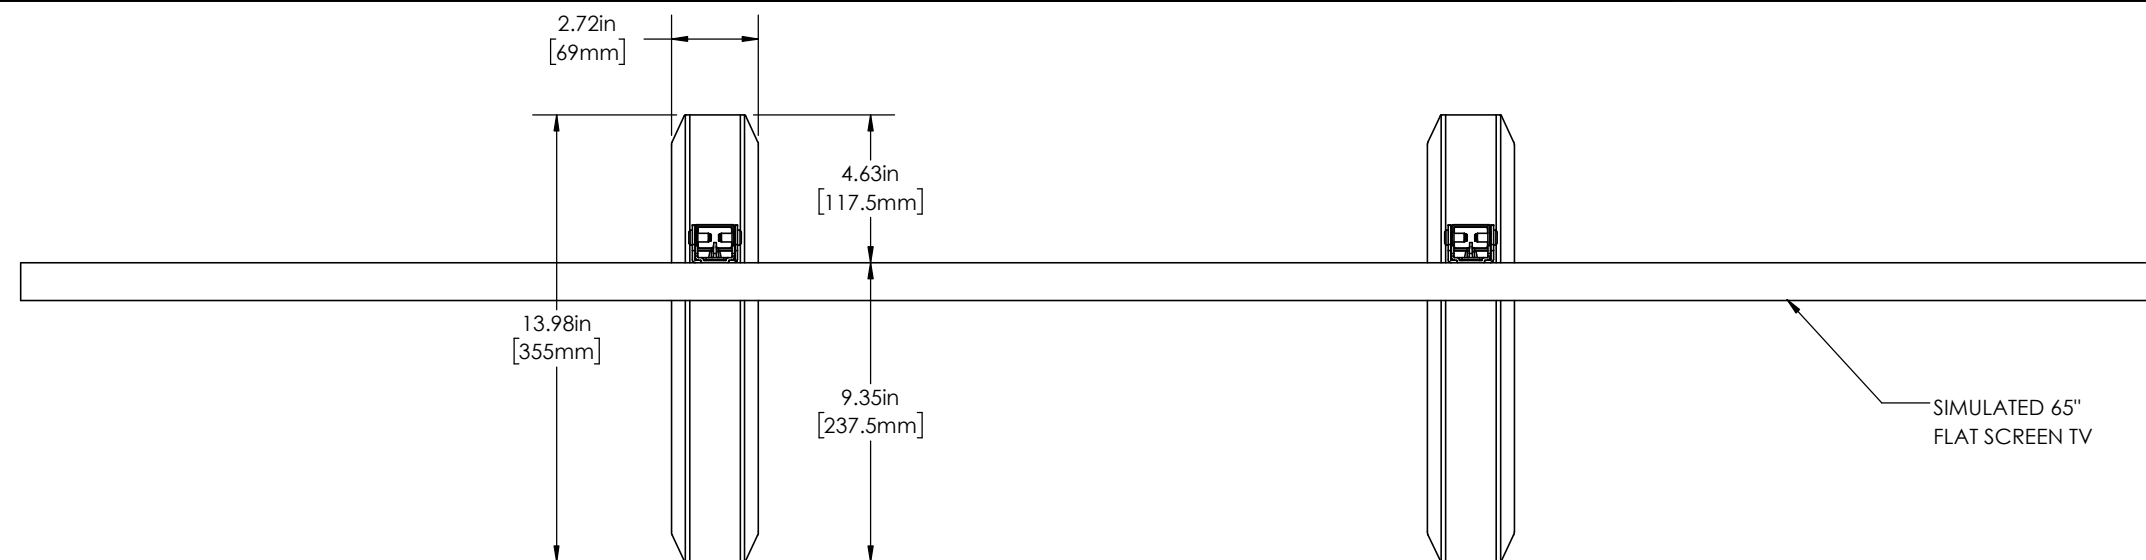

TV INTERFACE

BASIC STAND FEET 6805-002349-XXX

THE INFORMATION AND DESIGNS CONTAINED IN THIS DRAWING ARE CONFIDENTIAL AND THE PROPRIETARY PROPERTY OF MILESTONE AV TECHNOLOGIES NEITHER THIS DESIGN NOR ANY INFORMATION CONTAINED IN THIS DRAWING MAY BE REPRODUCED OR DISCLOSED TO OTHERS WITHOUT THE EXPRESS WRITTEN CONSENT OF MILESTONE AV TECHNOLOGIES. 本图纸所包含的信息和设计均系 Milestone 机密和知识产权, 本图纸包含的设计和信息在未经 Milestone 允许情况下均不得复制或泄露

3-D

SIDE VIEW

TOP VIEW

BASIC STAND FEET 6805-002349-XXX