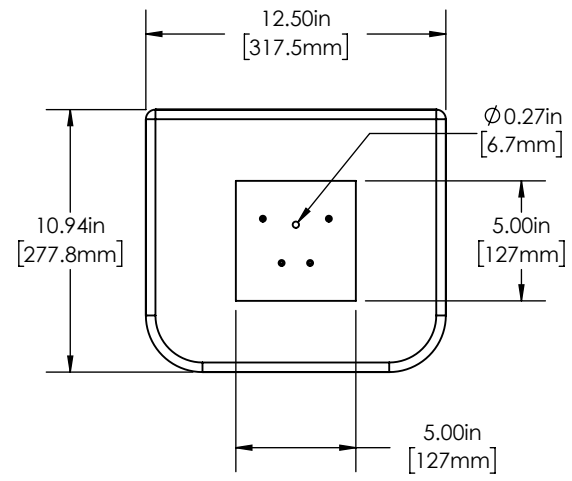

TOP VIEW

BOOKSHELF SPEAKER STANDS 6805-002366-XXX

THE INFORMATION AND DESIGNS CONTAINED IN THIS DRAWING ARE CONFIDENTIAL AND THE PROPRIETARY PROPERTY OF MILESTONE AV TECHNOLOGIES NEITHER THIS DESIGN NOR ANY INFORMATION CONTAINED IN THIS DRAWING MAY BE REPRODUCED OR DISCLOSED TO OTHERS WITHOUT THE EXPRESS WRITTEN CONSENT OF MILESTONE AV TECHNOLOGIES. 本图纸所包含的信息和设计均系 Milestone 机密和知识产权，本图纸包含的设计和信息在未经 Milestone 允许情况下均不得复制或泄露

BASE VIEW

FRONT/SIDE ELEVATION

FRONT/SIDE ELEVATION W/CARPET SPIKES

3-D