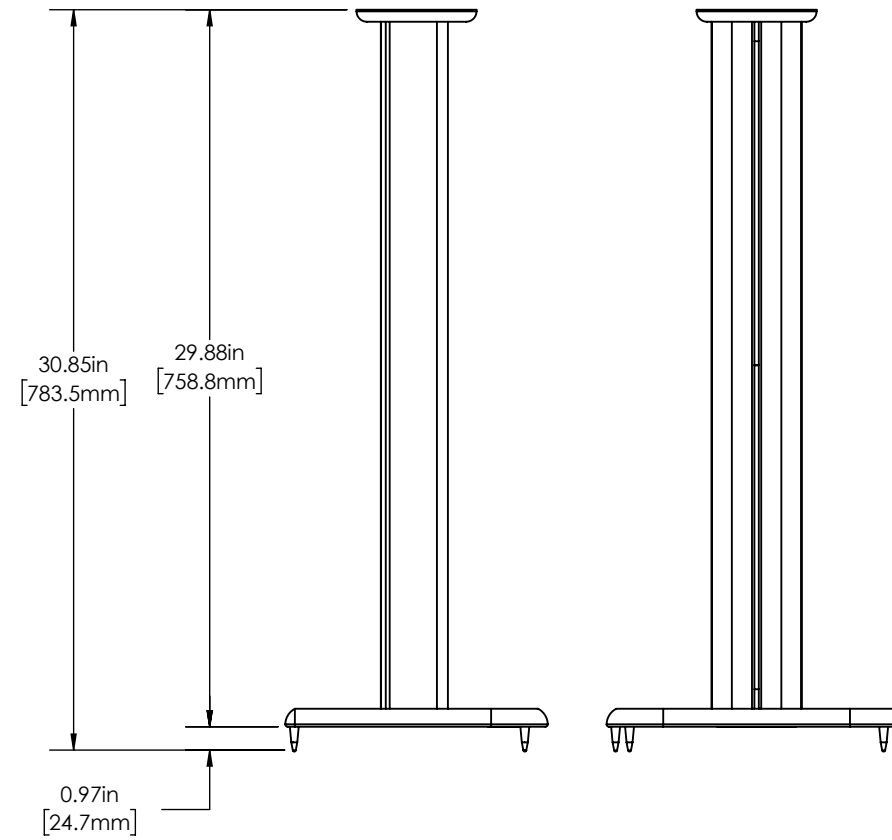

BASE VIEW

FRONT/SIDE ELEVATION

FRONT/SIDE ELEVATION W/CARPET SPIKES

3-D

BOOKSHELF SPEAKER STANDS 6805-002366-XXX