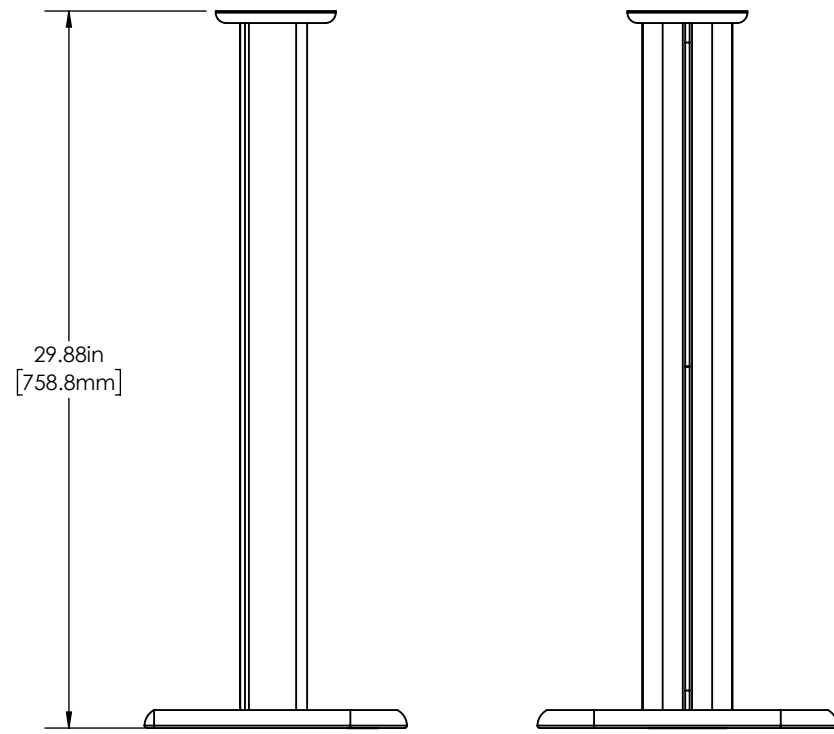

TOP VIEW

BOOKSHELF SPEAKER STANDS 6805-002366-XXX

THE INFORMATION AND DESIGNS CONTAINED IN THIS DRAWING ARE CONFIDENTIAL AND THE PROPRIETARY PROPERTY OF MILESTONE AV TECHNOLOGIES NEITHER THIS DESIGN NOR ANY INFORMATION CONTAINED IN THIS DRAWING MAY BE REPRODUCED OR DISCLOSED TO OTHERS WITHOUT THE EXPRESS WRITTEN CONSENT OF MILESTONE AV TECHNOLOGIES. 本图纸所包含的信息和设计均系 Milestone 机密和知识产权，本图纸包含的设计和信息在未经 Milestone 允许情况下均不得复制或泄露

BASE VIEW

FRONT/SIDE ELEVATION

FRONT/SIDE ELEVATION W/CARPET SPIKES

3-D

BOOKSHELF SPEAKER STANDS 6805-002366-XXX